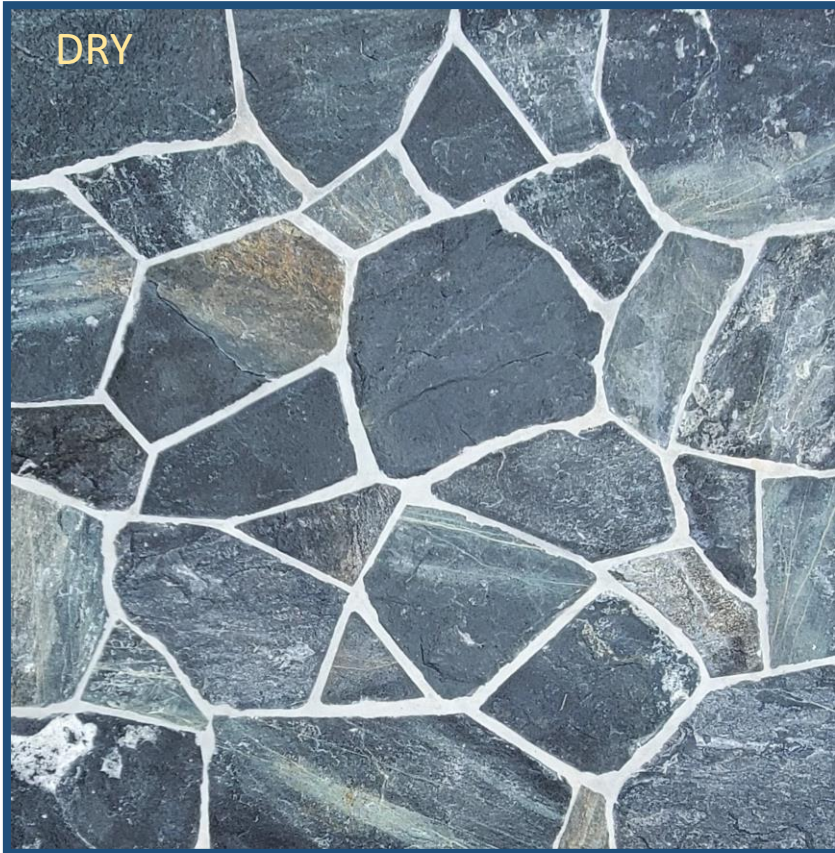

5055 Buford Hwy. Norcross, GA 3007
770 368 9337 info@aztecstoneempire.com

#8 MID-NIGHT BLACK IRREGULAR FLAGSTONE

Excellent choice for any flooring application; patios, walkways, decks and more
1"-2" thick average 50-60 sqft per ton