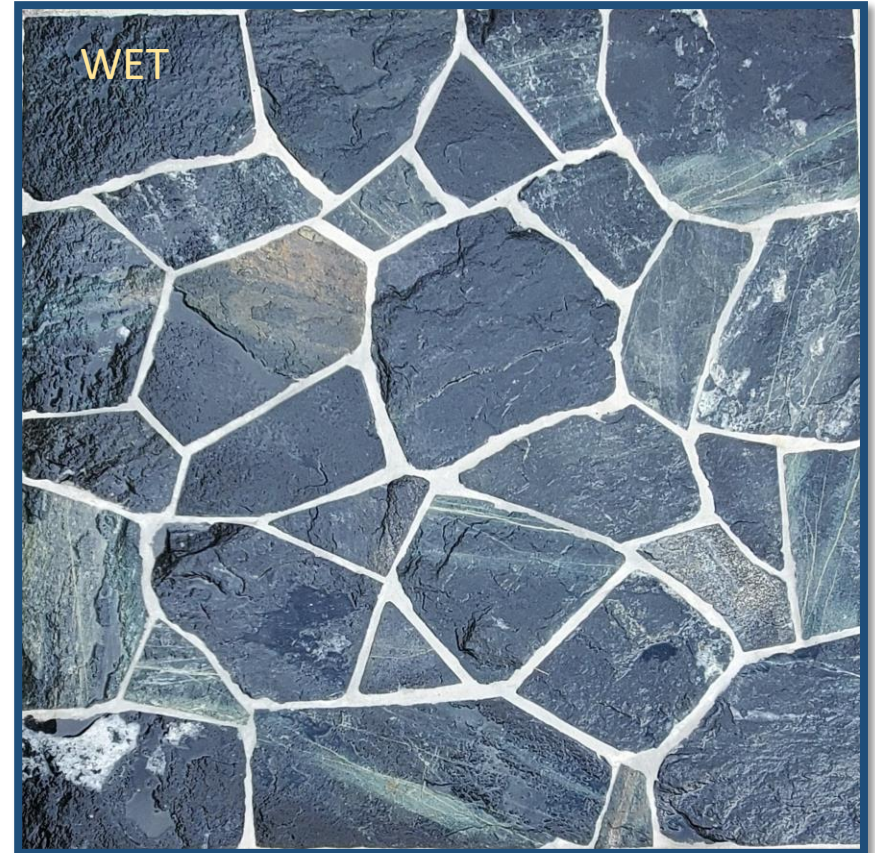

5055 Buford Hwy. Norcross, GA 3007
770 368 9337 info@aztecstoneempire.com

#8 MID-NIGHT BLACK IRREGULAR FLAGSTONE

Excellent choice for any flooring application; patios, walkways, decks and more
1"-2" thick average 50-60 sqft per ton