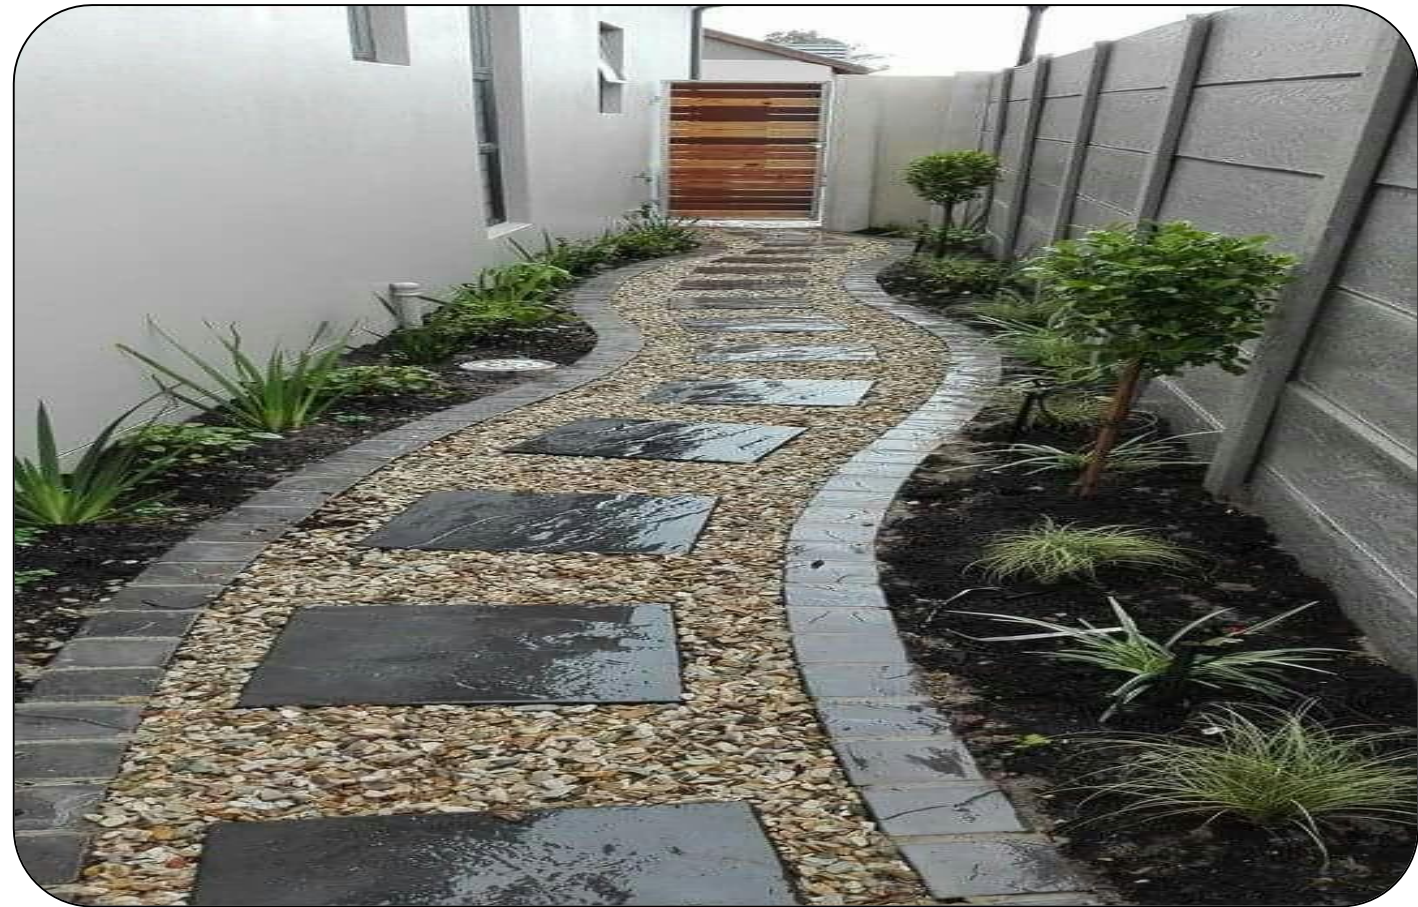

AZTEC
STONE EMPIRE

#52 CRAB ORCHARD GRAVEL (Medium Size)

A mixture of soft colors that can easily blend with any landscape style. Gravel lasts longer than mulch and pine straw, providing durable performance for outdoor spaces. Use it to decorate walkways, woodland patios or dry creek beds, just to name a few

Covers about 100 sqft at 2" deep

5055 Buford Hwy. Norcross, Ga 30071
770 368-9337 info@aztecstoneempire.com