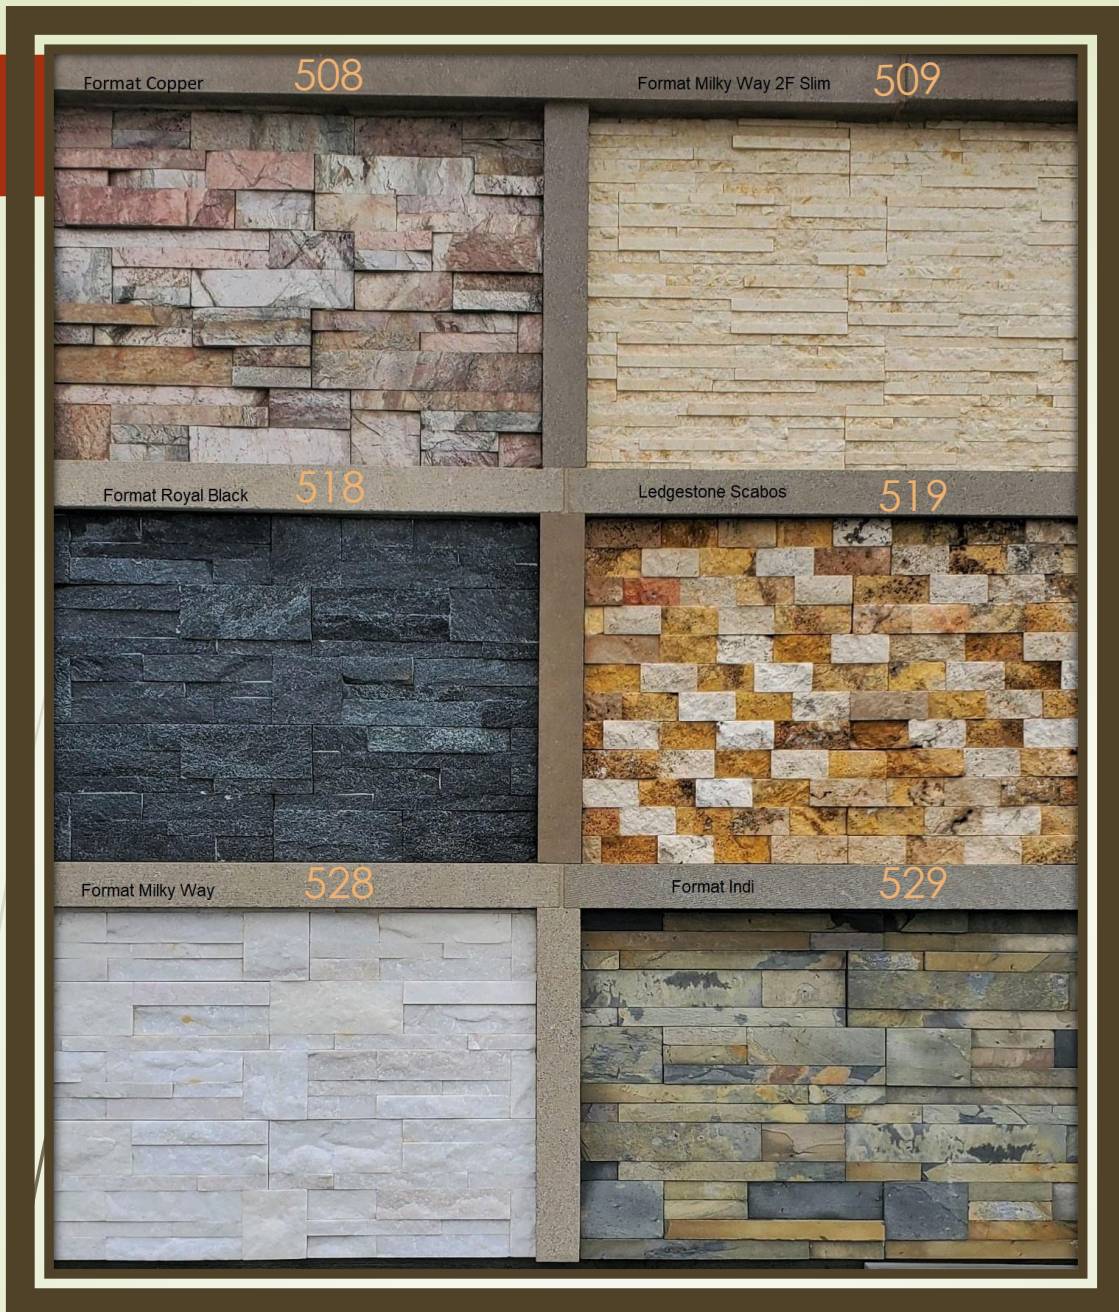

STONE-PANEL THIN VENEER

From classic to modern-contemporary look this stone panels suitable for many indoor or outdoor applications. Sold in small 4-8 sqft per box See your sales rep for more information and availability