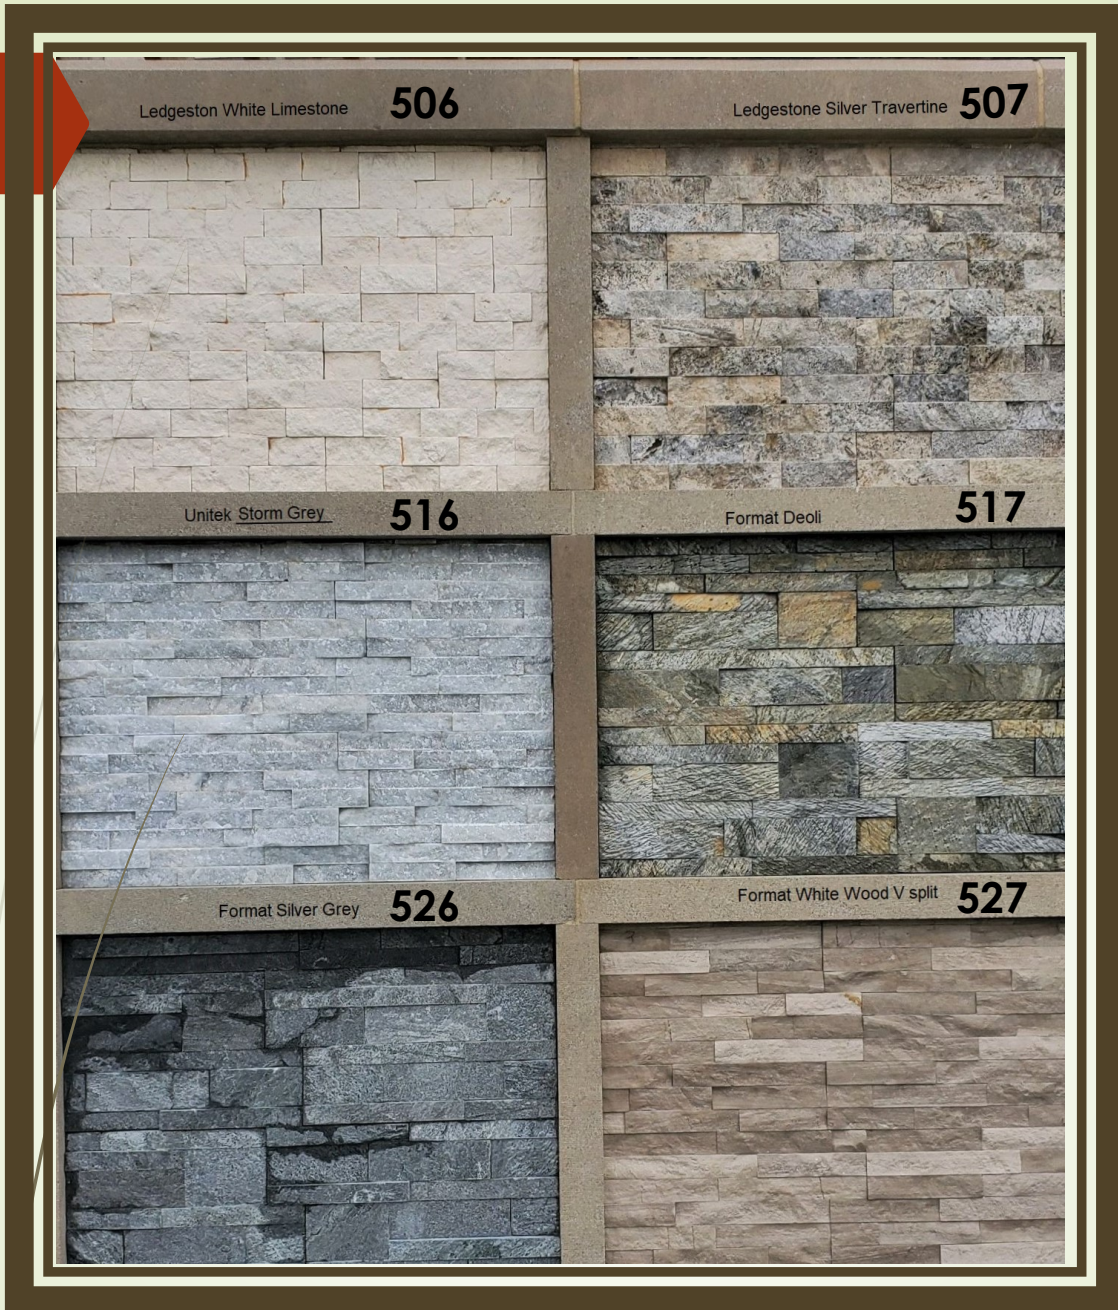

STONE-PANEL THIN VENEER

From classic to modern-contemporary look this stone panels suitable for many indoor or outdoor applications. Sold in small 4-8 sqft per box See your sales rep for more information and availability