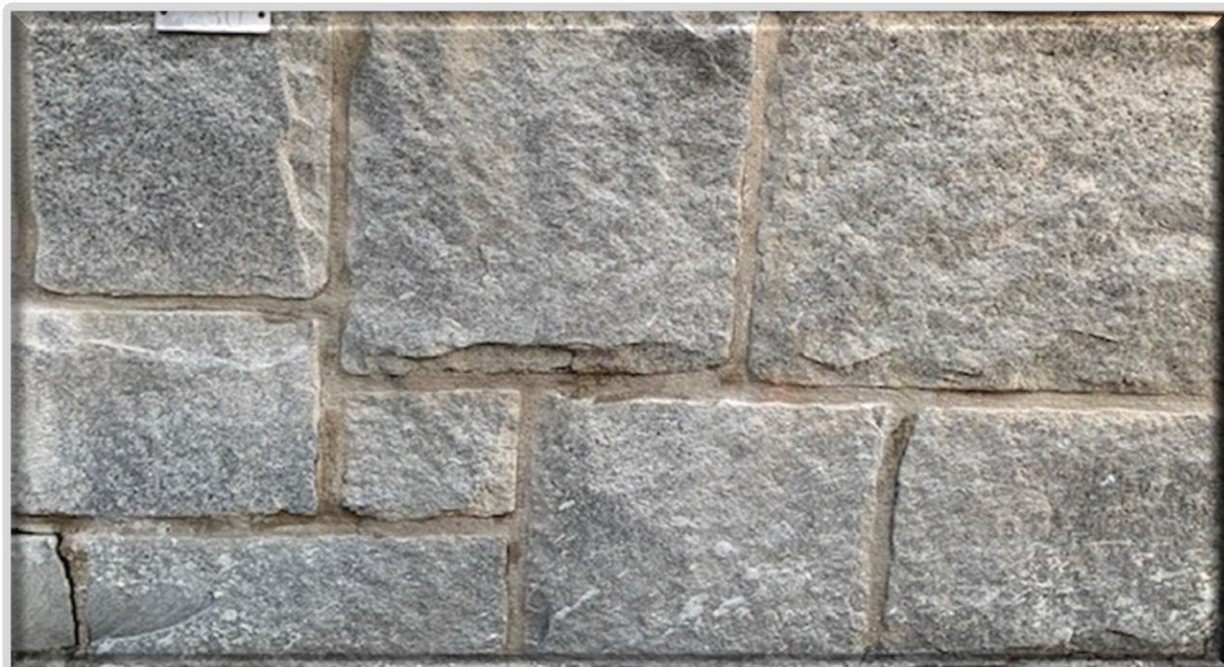

Aztecstoneempire.com
5055 Buford Hwy., Norcross, Ga 30071
(770)368-9337 info@aztecstoneempire.com

#280 Elberton Granite Rubble

Georgia native and luxurious stone with beautiful gray shades that add a total natural view to any application. The irregular pattern with square and rectangle shapes gives you flexibility for installation in any medium to large projects. Full stone house, columns, retaining walls, fireplaces and hardscape projects will benefit from this setting.

1" - 1.5" saw cut thin veneer, sold by sqft. corners by linear foot.

3" - 8" for full veneer, average of 28-30 Sqft. Per ton.

Please contact one of our sales associates for more details.