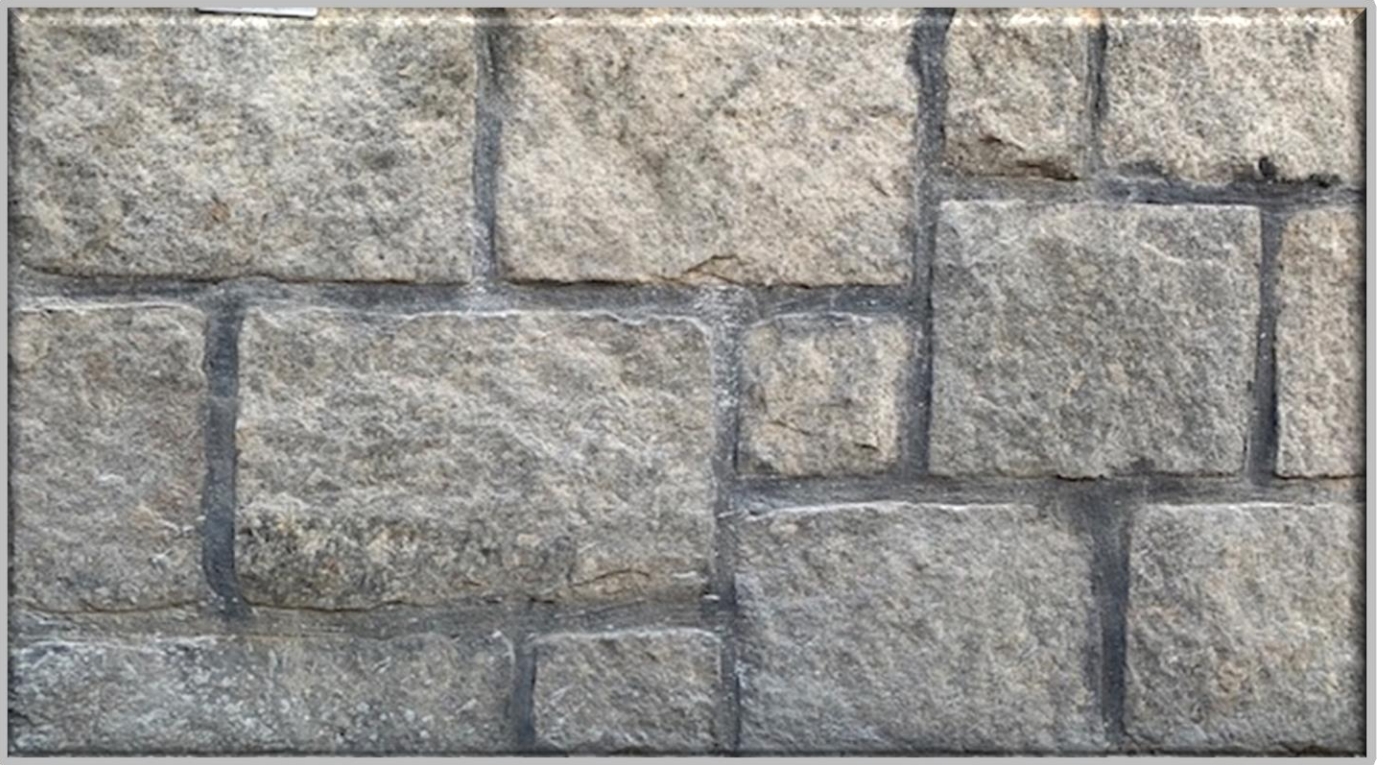

### **#279 STONE MOUNTAIN – LITHONIA GRANITE ASHLAR (ULTRA DARK JOINT)**

Historical Georgia native stone with beautiful gray shades and dark veining, one of the local premier stones, very versatile. House stone veneer, retaining walls, fireplaces and many custom fabricated pcs are among the most popular use of this beautiful stone.